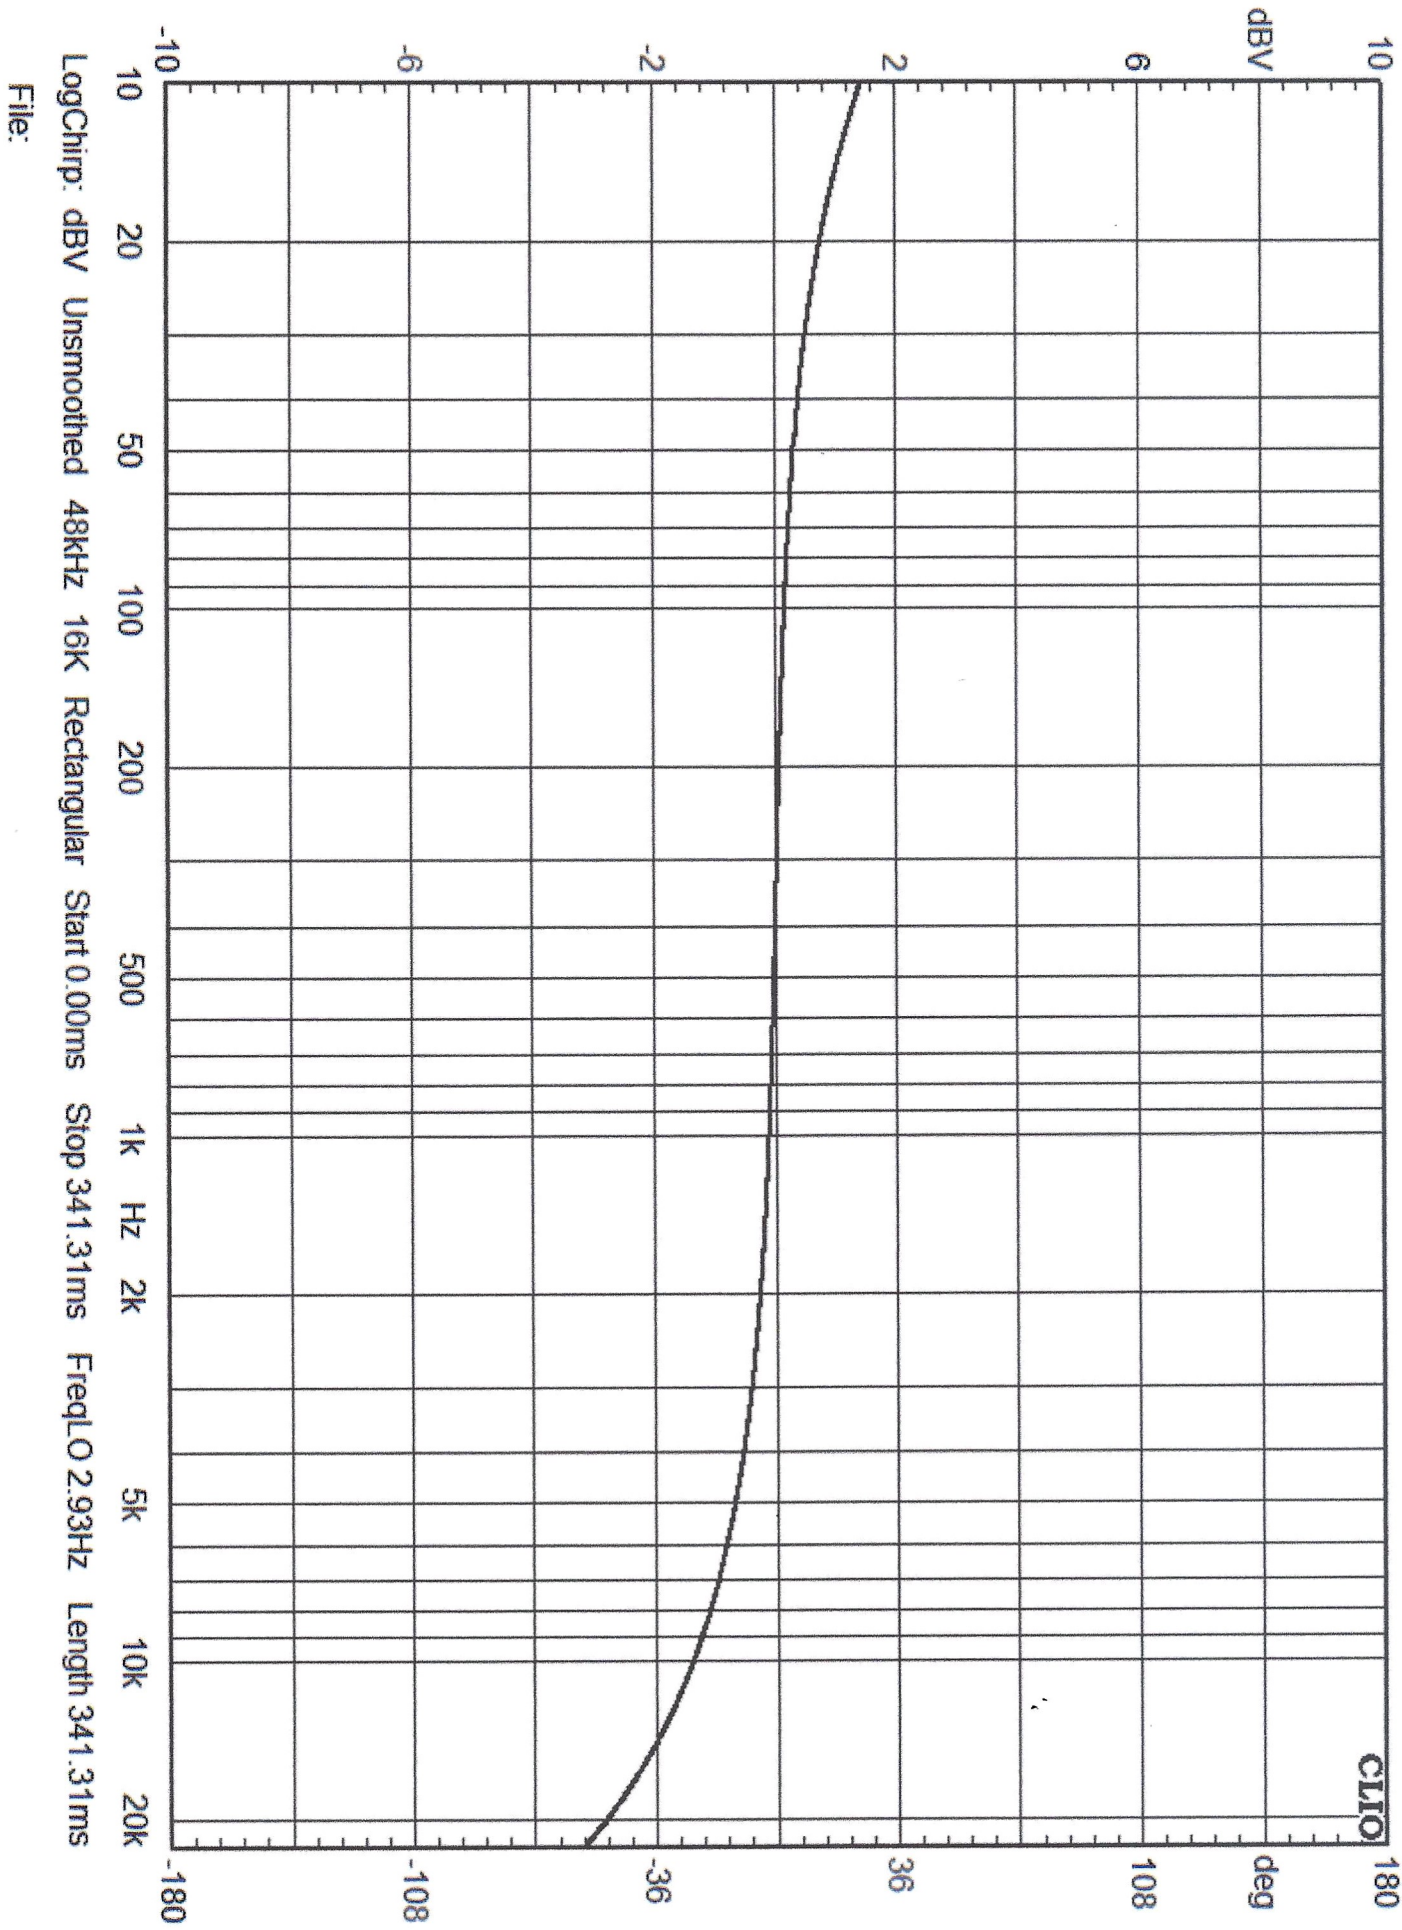

LogChirp: dBV Unsmoothed 48kHz 16K Rectangular Start 0.00ms Stop 341.31ms FreqLO 2.93Hz Length 341.31ms
File:

CLIO

CLIO

File:

LogChirp: dBV Unsmoothed 48kHz 16K Rectangular Start 0.00ms Stop 341.31ms FreqLO 2.93Hz Length 341.31ms